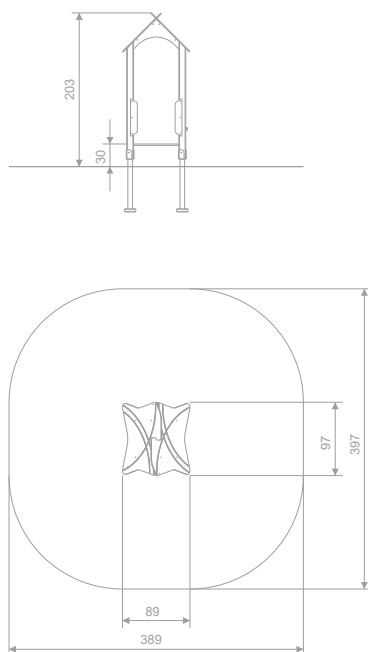

INFORMATION ABOUT THE PRODUCT

Dimensions	89 x 97 cm
Safety zone	389 x 397 cm
Safety zone area	13,5 m ²
Overall height	203 cm
Free fall height	30 cm
Amount of users	2
Product complies with EN 1176-1:2017-12	YES
Availability of spare parts	YES
Age range	1-8
According to EN 1176-1:2017-12 norm, the product requires applying a safety surface according to the product's free fall height.	

SCALE 1:100

MATERIALS:

PLATES OF THE WALLS
MADE OF 12 MM HDPE IN
THE HIGHEST QUALITY

ANTI-SLIP HEXA 18 MM H
PLATFORM PLATE
SERIES: SMART

SOLID CONSTRUCTION MADE
OF WOOD, 90x90 MM